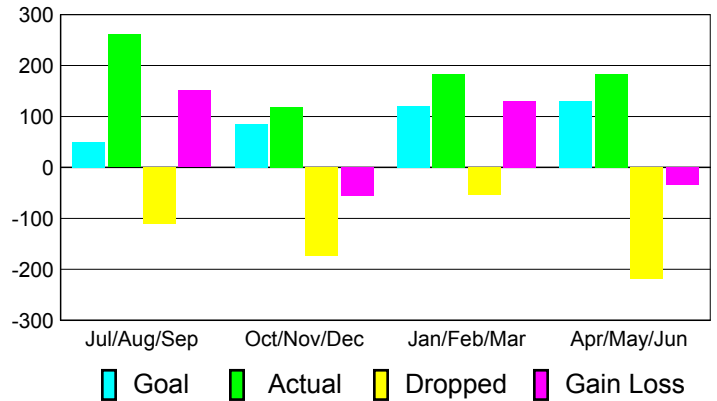

### YTD Status Quo Clubs 2010-2011

Status Quo Clubs Compared to Status Quo Members

## MEMBERSHIP

**Membership Results**  
2010-2011

**Membership**  
2009-2010

Month	Net Memb Goal	Actual New Memb	Actual Dropped Memb	Gain/Loss of Memb	Gain/Loss of Memb
Jul/Aug/Sep	50	261	-110	151	86
Oct/Nov/Dec	85	119	-174	-55	0
Jan/Feb/Mar	120	183	-53	130	5
Apr/May/June	130	183	-218	-35	-5
<b>Totals</b>	<b>385</b>	<b>746</b>	<b>-555</b>	<b>191</b>	<b>86</b>

### Membership Results 2010-2011

Goal, New, Dropped, Gain/Loss

### Comparison of Membership Gain/Loss

Current Year Compared to the Previous Year