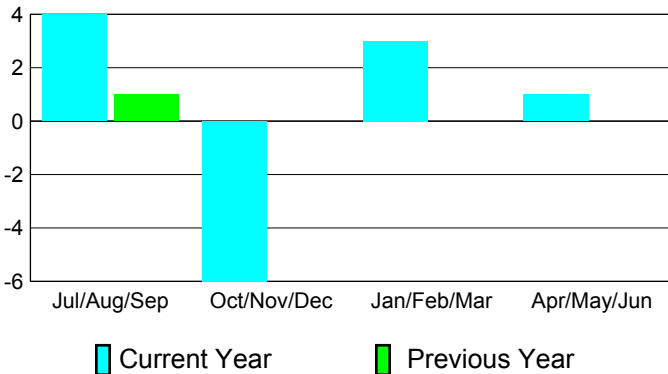

2010-2011 GMT Reports for District (or Undistricted) **District 324B4**

GMT: **M NAGARAJAN**

Location: **INDIA**

GMT CA: **6**

CLUBS

Club Results
2010-2011

Clubs
2009-2010

Month	New Club Goal	Actual New Clubs	Actual Dropped Clubs	Gain/Loss of Clubs	Gain/Loss of Clubs
Jul/Aug/Sep	3	5	-1	4	1
Oct/Nov/Dec	3	0	-6	-6	0
Jan/Feb/Mar	3	2	1	3	0
Apr/May/June	3	2	-1	1	0
Totals	12	9	-7	2	1

Club Results 2010-2011

Goal, New, Dropped, Gain/Loss

Comparison of Club Gain/Loss

Current Year Compared to the Previous Year

YTD Status Quo Clubs 2010-2011

Status Quo Clubs Compared to Status Quo Members

MEMBERSHIP

Membership Results
2010-2011

Membership
2009-2010

Month	Net Memb Goal	Actual New Memb	Actual Dropped Memb	Gain/Loss of Memb	Gain/Loss of Memb
Jul/Aug/Sep	50	261	-110	151	86
Oct/Nov/Dec	85	119	-174	-55	0
Jan/Feb/Mar	120	183	-53	130	5
Apr/May/June	130	183	-218	-35	-5
Totals	385	746	-555	191	86

Membership Results 2010-2011

Goal, New, Dropped, Gain/Loss

Comparison of Membership Gain/Loss

Current Year Compared to the Previous Year

Gender Comparison 2010-2011

Male

Female