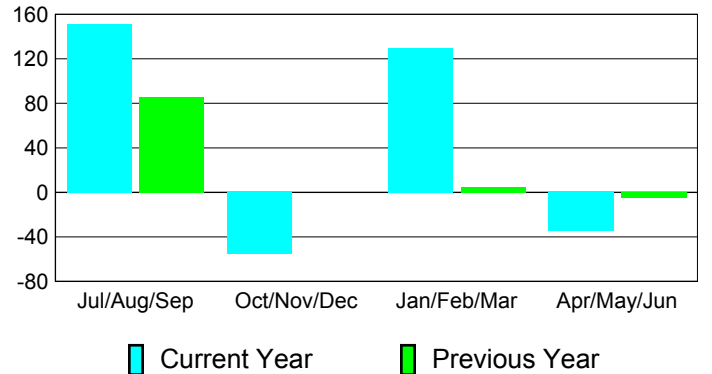

Gender Comparison 2010-2011

Male

Female