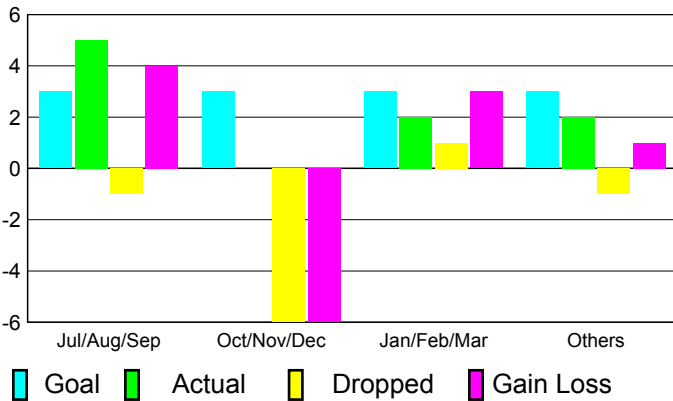

## CLUBS

**Club Results**  
2010-2011

**Clubs**  
2009-2010

Month	New Club Goal	Actual New Clubs	Actual Dropped Clubs	Gain/Loss of Clubs	Gain/Loss of Clubs
Jul/Aug/Sep	3	5	-1	4	1
Oct/Nov/Dec	3	0	-6	-6	0
Jan/Feb/Mar	3	2	1	3	0
Apr/May/June	3	2	-1	1	0
<b>Totals</b>	<b>12</b>	<b>9</b>	<b>-7</b>	<b>2</b>	<b>1</b>

### Club Results 2010-2011

Goal, New, Dropped, Gain/Loss

### Comparison of Club Gain/Loss

Current Year Compared to the Previous Year