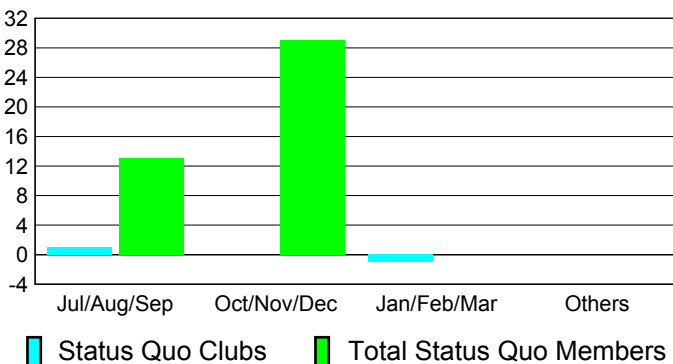

## CLUBS

**Club Results**  
2010-2011

**Clubs**  
2009-2010

Month	New Club Goal	Actual New Clubs	Actual Dropped Clubs	Gain/Loss of Clubs	Gain/Loss of Clubs
Jul/Aug/Sep	3	5	-1	4	1
Oct/Nov/Dec	3	0	-6	-6	0
Jan/Feb/Mar	3	2	1	3	0
Apr/May/June	3	2	-1	1	0
<b>Totals</b>	<b>12</b>	<b>9</b>	<b>-7</b>	<b>2</b>	<b>1</b>

### Club Results 2010-2011

Goal, New, Dropped, Gain/Loss

### Comparison of Club Gain/Loss

Current Year Compared to the Previous Year

### YTD Status Quo Clubs 2010-2011

Status Quo Clubs Compared to Status Quo Members